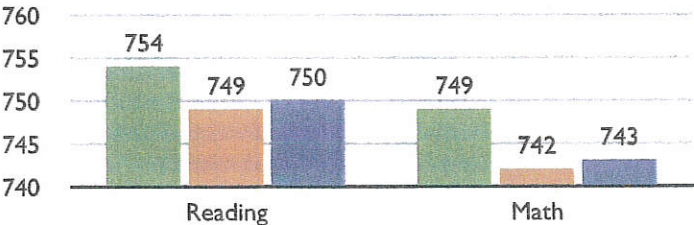

Seventh Grade MEA Scores 2007-2009 (cumulative averages)