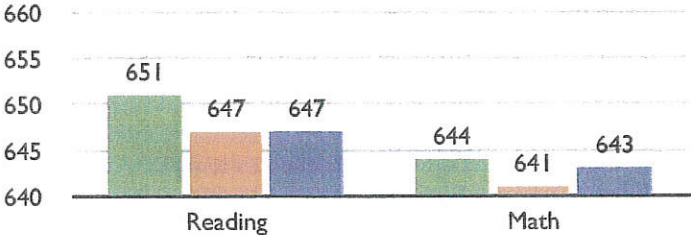

Since that time, King has outperformed both the district and the state. The following graphs show three year cumulative average scores for the last three years the State of Maine administered the MEA.

Sixth Grade MEA Scores 2007-2009 (cumulative averages)