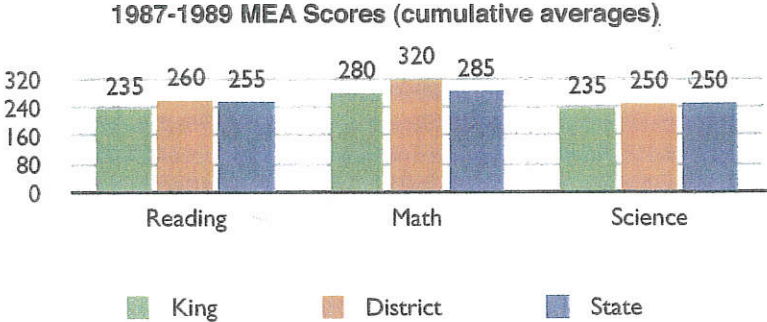

MEA SCORES AT KING MIDDLE

Mike McCarthy became the principal at the King Middle School in 1988. At that time, King's scores on the Maine Educational Assessment trailed the district and state scores in all three content areas.

Since that time, King has outperformed both the district and the state. The following graphs show three year cumulative average scores for the last three years the State of Maine administered the MEA.